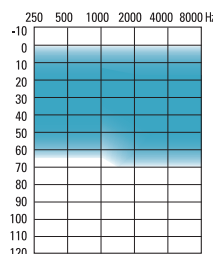

122/60  
Full Shell Power

Fitting Guide

115/50  
Full Shell

Fitting Guide

113/48  
Half Shell / Canal

--- Mini Canal / CIC  
— CIC Power

Fitting Guide

112/40  
Mini Canal / CIC  
116/55  
CIC Power