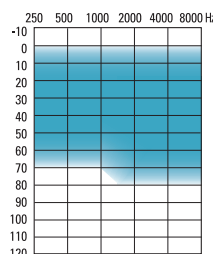

122/60  
Full Shell Power

Fitting Guide

115/50  
Full Shell

Fitting Guide

113/48  
Half Shell / Canal

--- Mini Canal / CIC  
— CIC Power

Fitting Guide

112/40  
Mini Canal / CIC  
116/55  
CIC Power