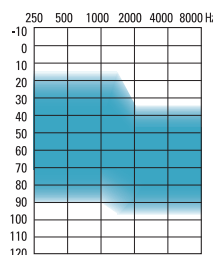

OPTIONS AND ACCESSORIES

- Remote control with volume control, program change button, and more
- Telecoil (T) or Microphone/Telecoil (MT) option can be set as one of the three manual programs

Fitting Guide