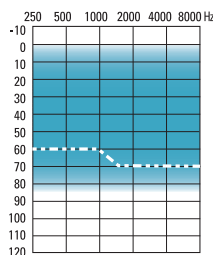

122/60  
Full Shell Power

Fitting Guide

115/50  
Full Shell

Fitting Guide

113/48  
Half Shell / Canal

--- Mini Canal / CIC  
— CIC Power

Fitting Guide

112/40  
Mini Canal / CIC  
116/55  
CIC Power